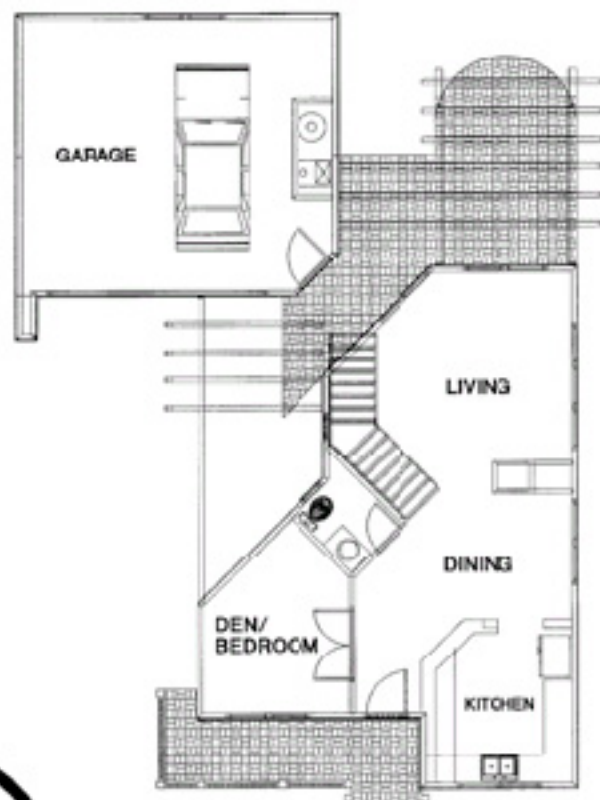

P L A N B

- Two Story
- 
- 3 Bedrooms with Optional Den
- 
- 2 Baths
- 
- Gracious Living Room with Vaulted Ceiling
- 
- Kitchen with European Cabinets
- 
- Breathtaking Master Bedroom Suite with Walk-In Closet
- 
- Two-Car Garage
- 
- Approximately 1600 square feet